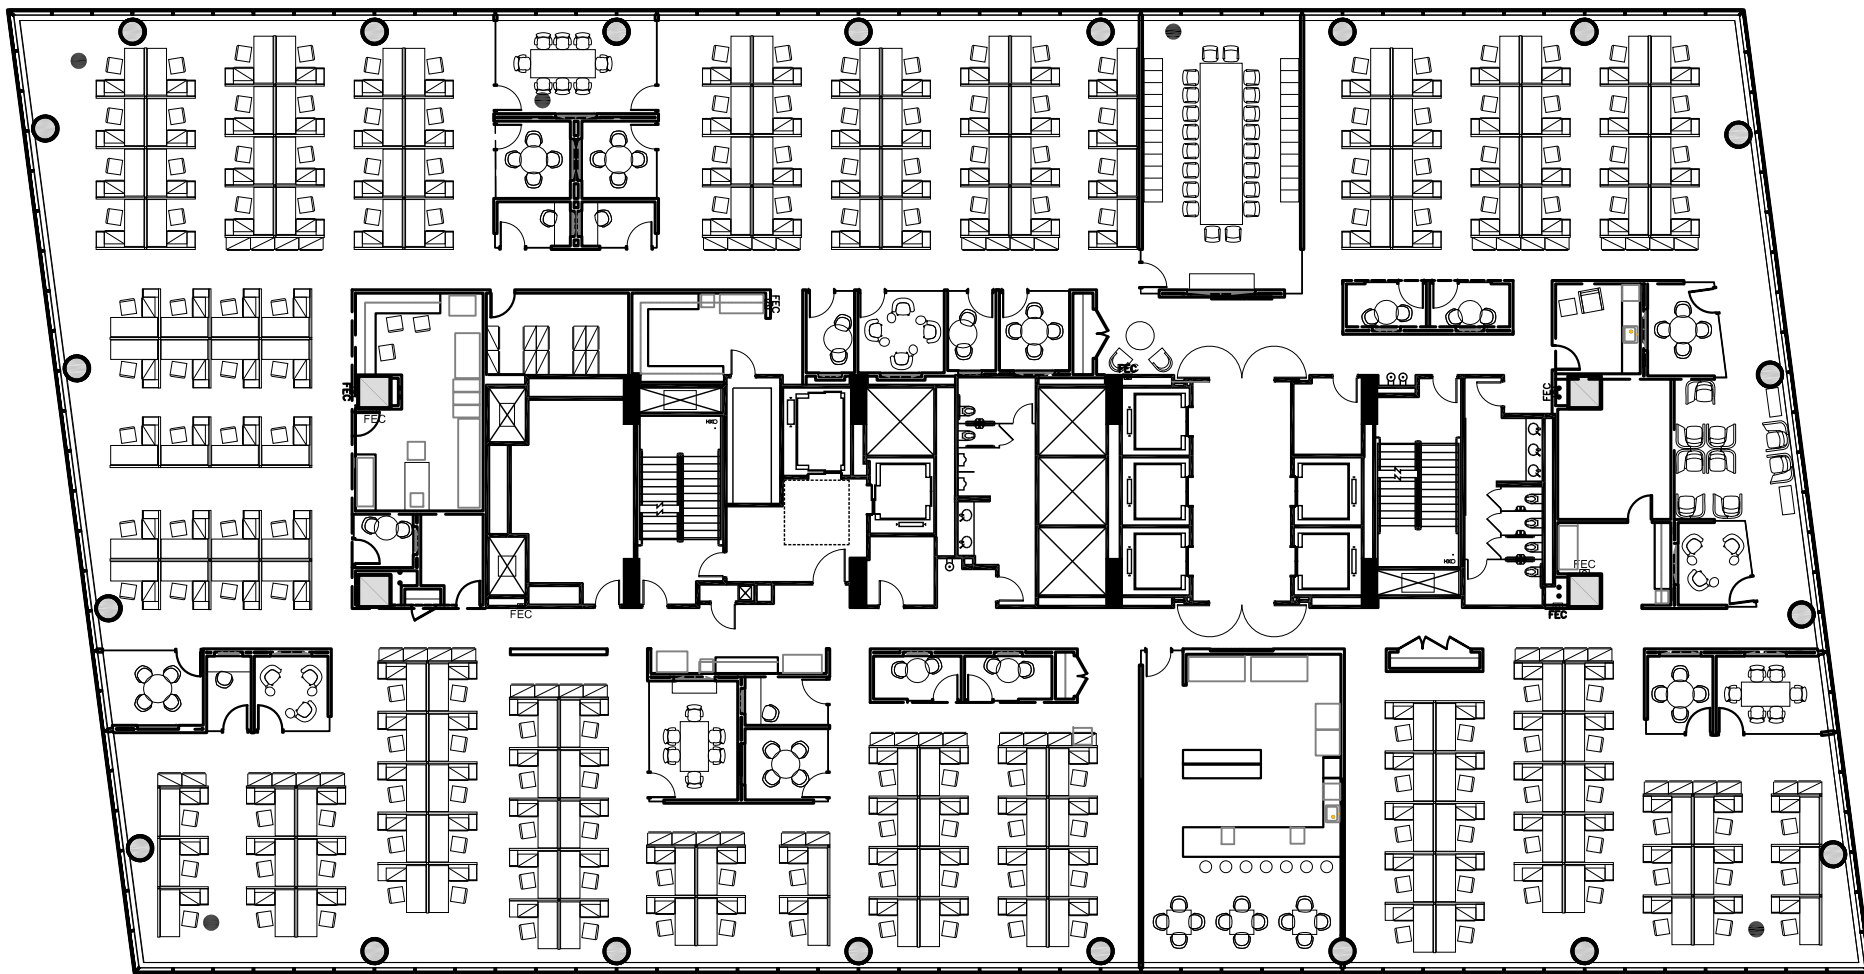

ARCHITECTURE + INTERIOR DESIGN

5078 WINTERS CHAPEL RD, SUITE 100

ATLANTA, GA 30380

(o) 770.396.3207

Three Alliance Center

3550 Lenox Rd Atlanta, GA 30326

16th Floor - 25,477 RSF

THREE ALLIANCE CENTER

KEY PLAN

Available

16th Floor - Suite 1600
25,477 RSF

Greg Frankum
(404) 842-6565

greg.frankum@transwestern.com

Matt Spickard
(404) 842-6566

matt.spickard@transwestern.com

Ansley Chenault
(404) 266-4952

ansley.chenault@transwestern.com