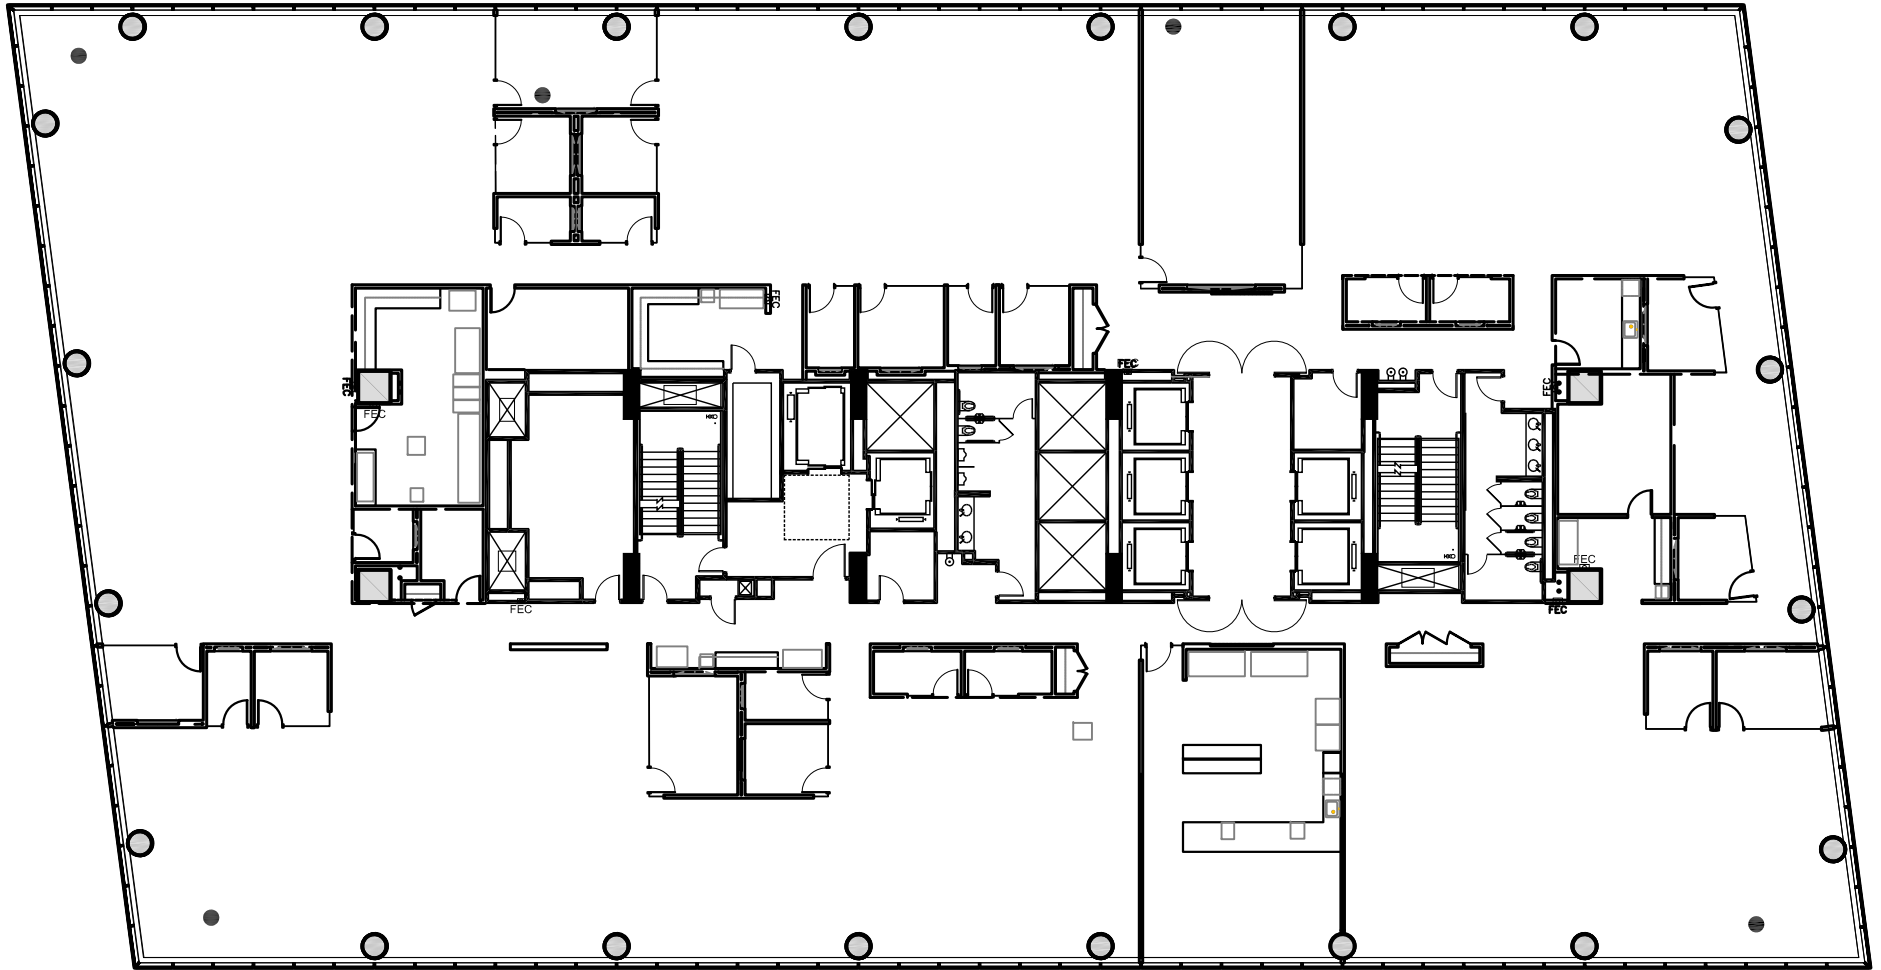

ARCHITECTURE + INTERIOR DESIGN

5078 WINTERS CHAPEL RD, SUITE 100

ATLANTA, GA 30380

(o) 770.396.3207

Three Alliance Center

3550 Lenox Rd Atlanta, GA 30326

16th Floor - 25,477 RSF

THREE ALLIANCE CENTER

KEY PLAN

Greg Frankum
(404) 842-6565

greg.frankum@transwestern.com

Matt Spickard
(404) 842-6566

matt.spickard@transwestern.com

Ansley Chenault
(404)266-4952

ansley.chenault@transwestern.com

Available

16th Floor - Suite 1600
25,477 RSF