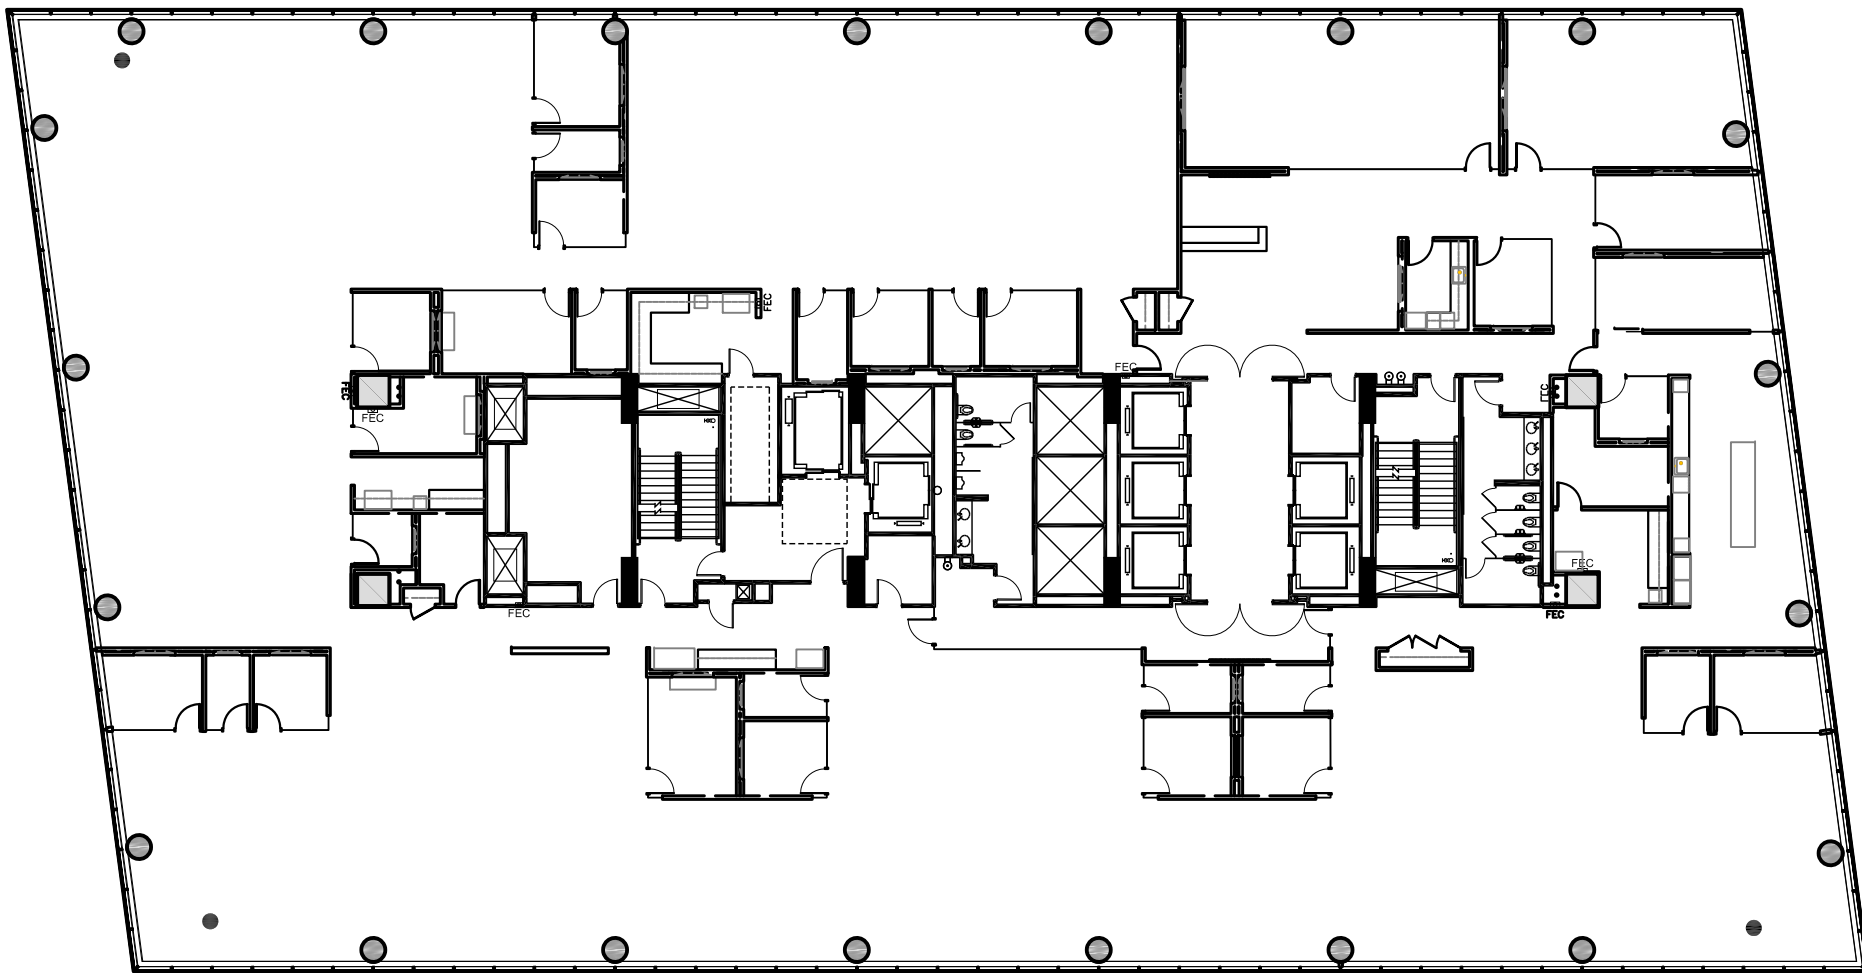

ARCHITECTURE + INTERIOR DESIGN

5078 WINTERS CHAPEL RD, SUITE 100

ATLANTA, GA 30380

(o) 770.396.3207

Three Alliance Center

3550 Lenox Rd Atlanta, GA 30326

17th Floor - 25,477 RSF

THREE ALLIANCE CENTER

KEY PLAN

Greg Frankum
(404) 842-6565

greg.frankum@transwestern.com

Matt Spickard
(404) 842-6566

matt.spickard@transwestern.com

Ansley Chenault
(404)266-4952

ansley.chenault@transwestern.com

Available

17th Floor - Suite 1700
25,477 RSF