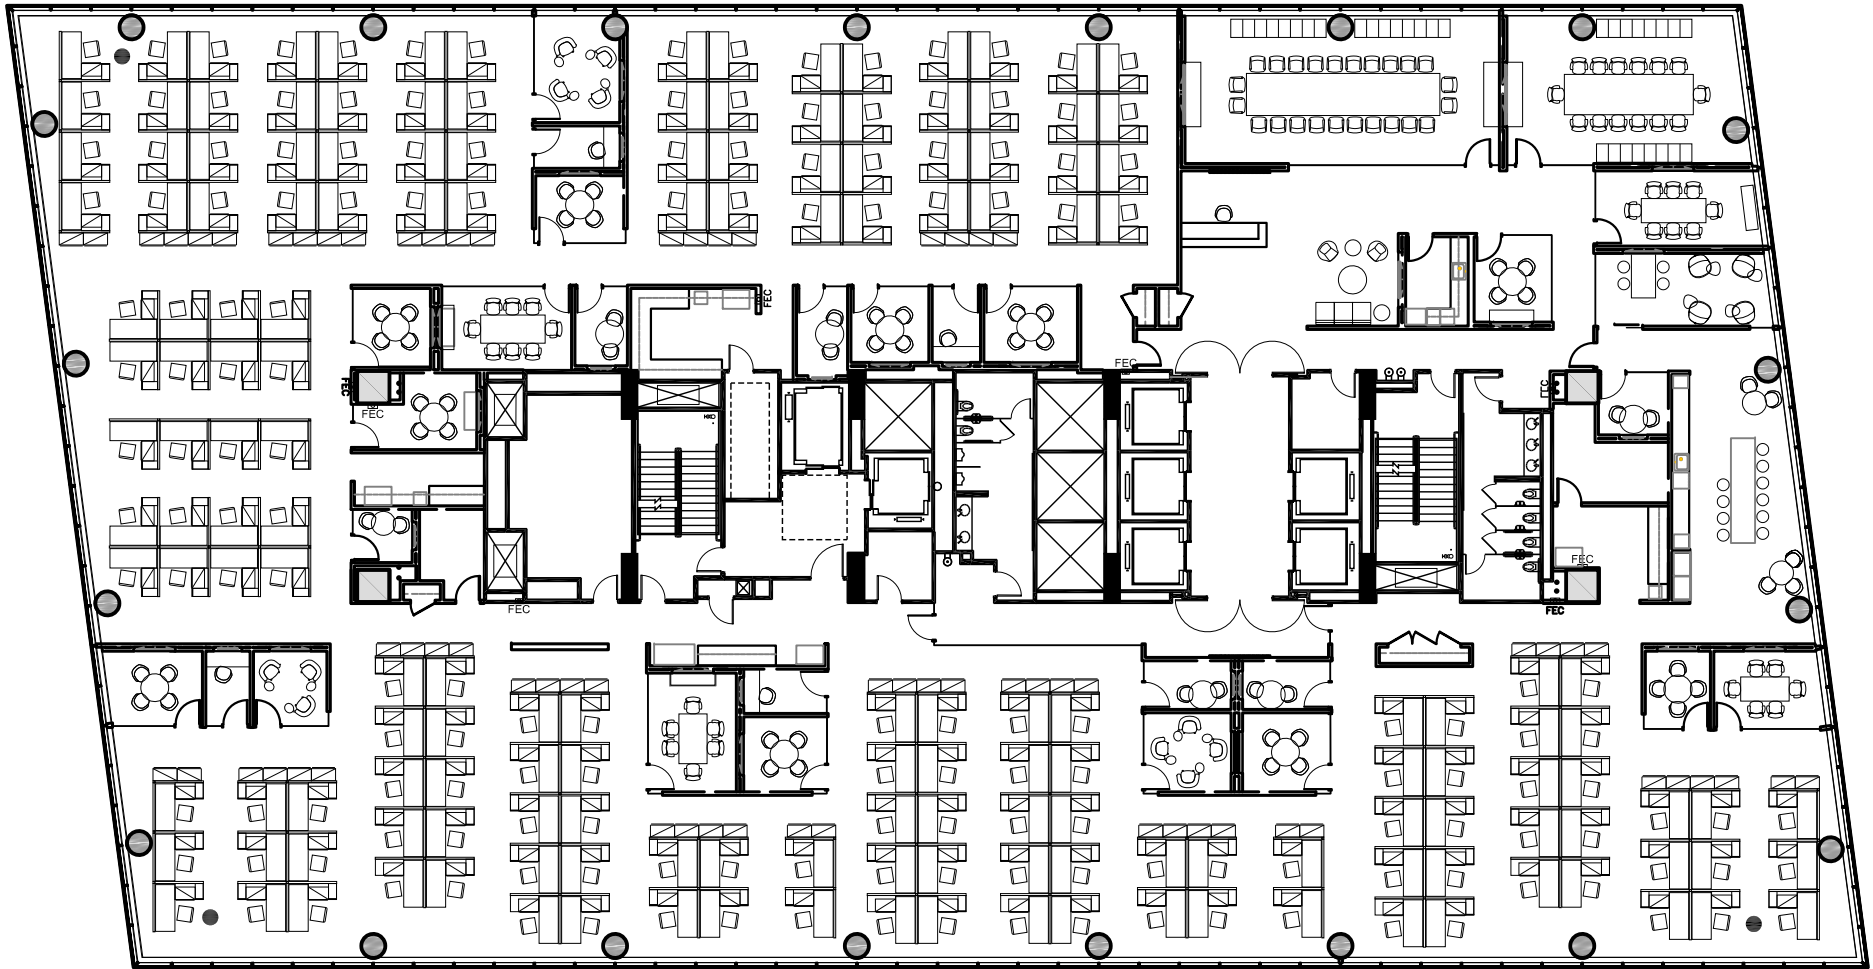

ARCHITECTURE + INTERIOR DESIGN

5078 WINTERS CHAPEL RD, SUITE 100

ATLANTA, GA 30380

(o) 770.396.3207

Three Alliance Center

3550 Lenox Rd Atlanta, GA 30326

17th Floor - 25,477 RSF

THREE ALLIANCE CENTER

KEY PLAN

Available

17th Floor - Suite 1700
25,477 RSF

Greg Frankum
(404) 842-6565

greg.frankum@transwestern.com

Matt Spickard
(404) 842-6566

matt.spickard@transwestern.com

Ansley Chenault
(404)266-4952

ansley.chenault@transwestern.com