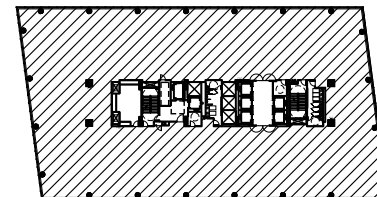

ARCHITECTURE + INTERIOR DESIGN

5078 WINTERS CHAPEL RD, SUITE 100

ATLANTA, GA 30380

(o) 770.396.3207

Three Alliance Center

3550 Lenox Rd Atlanta, GA 30326

17th Floor - 25,477 RSF

THREE ALLIANCE CENTER

KEY PLAN

Available

17th Floor - Suite 1700
25,477 RSF

Greg Frankum
(404) 842-6565

greg.frankum@transwestern.com

Matt Spickard
(404) 842-6566

matt.spickard@transwestern.com

Ansley Chenault
(404)266-4952

ansley.chenault@transwestern.com